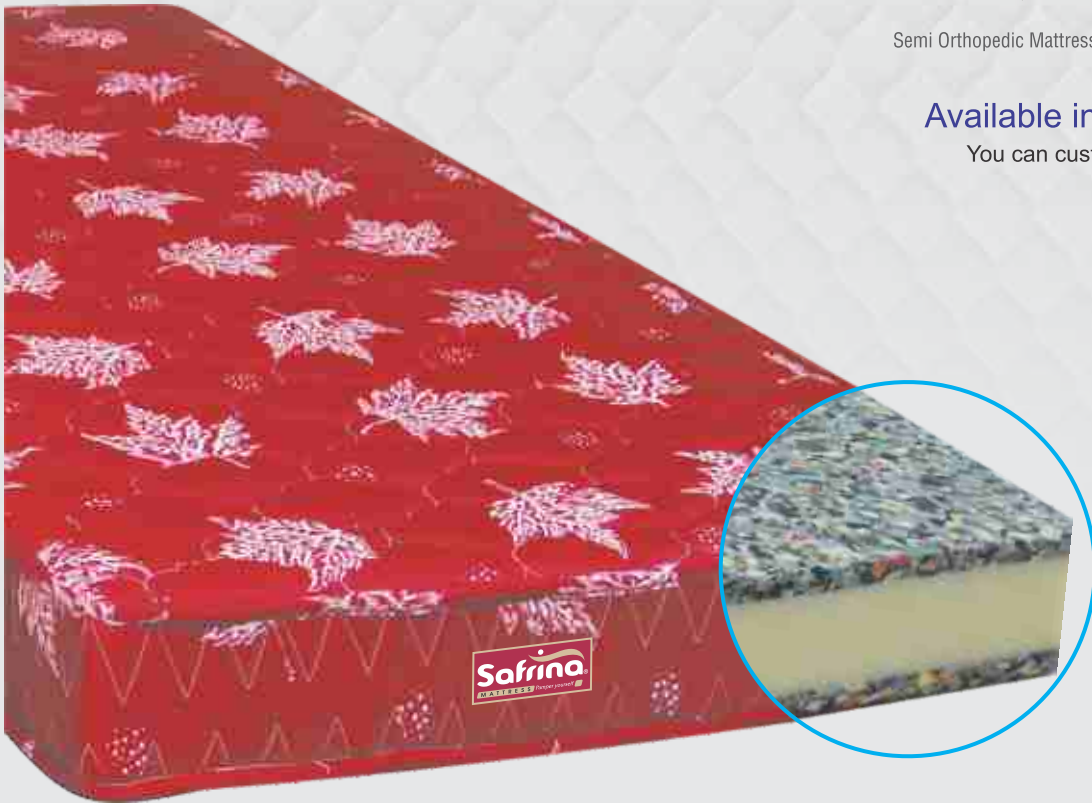

# SARA

**SEMI ORTHOPEDIC** 100+ Density  
Combination of Rebonded Sheet and  
Execuded Sheet.  
Both side Quilted Fabric (14+14)

Semi Orthopedic Mattress

Available in all Standard Sizes

You can customise your MATTRESS