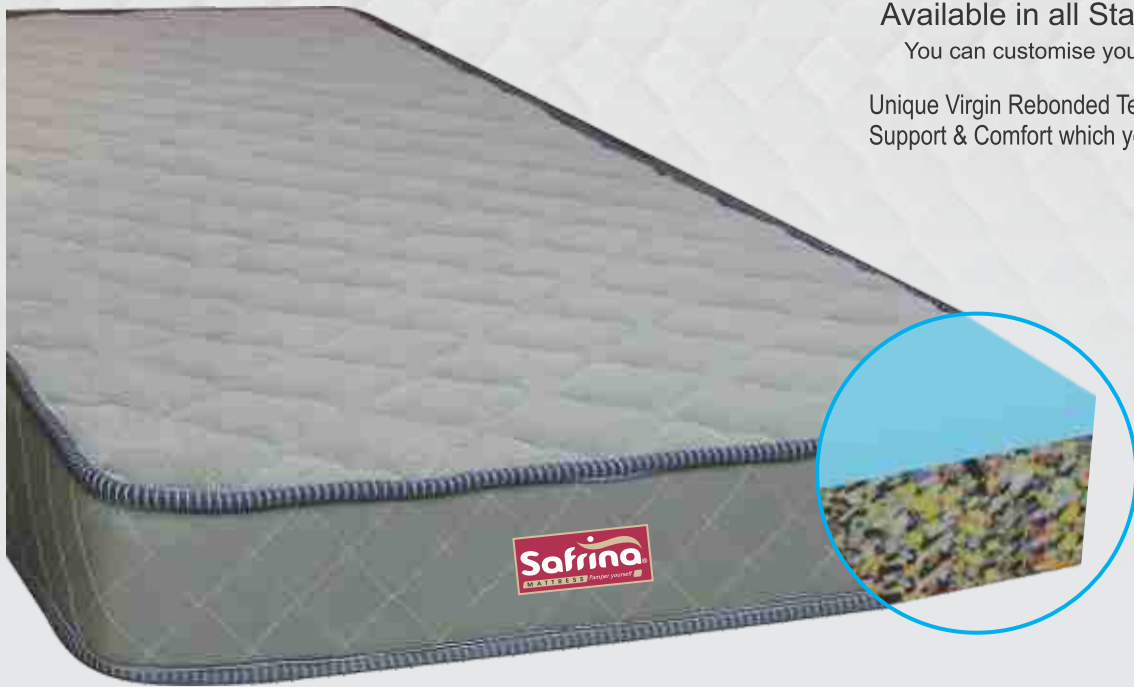

## ROYALISTA+

**FULL ORTHOPEDIC** 100+ Density  
Combination of Rebonded Sheet  
and Polyurethane Foam

Available in all Standard Sizes  
You can customise your MATTRESS

Unique Virgin Rebonded Technology for ultimate  
Support & Comfort which your body always desire.